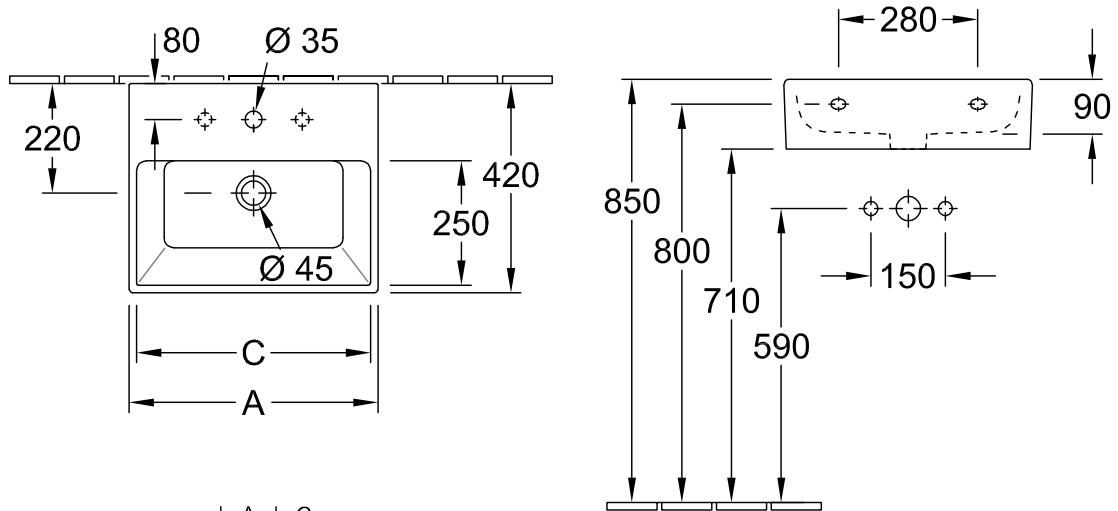

WALL-MOUNTED WASHBASINS MEMENTO

PRODUCT INFORMATION

1. POSITION

Model	513360
Collection	Memento
PROJECTS	■ PREMIUM
Width	600 mm
Depth	420 mm
Weight	18 kg
Description	Sanitary ceramics wall fixation EN 31, EN 14688 Optionally available: Outlet valve with ceramic cover. towel holder (not included in scope of delivery): side installation (mountable: 2 pc.)
Tap fitting / Tap hole remark	suitable for 3-hole tap fittings, central tap hole punched out
Overflow remark	with overflow
Material	Sanitary ceramics
Specification texts	Memento; Washbasins; Sanitary ceramics; Size: 600 x 420 mm; Rectangle; suitable for 3-hole tap fittings, central tap hole punched out; with overflow; wall fixation; EN 31, EN 14688; Optionally available: Outlet valve with ceramic cover.; towel holder (not included in scope of delivery): side installation (mountable: 2 pc.)

COLOURS

PREVIEW	COLOUR NAME	COLOUR CODE	ARTICLE NUMBER	PRICE
	White Alpin	51336001	4022693930354	
	White Alpin CeramicPlus	513360R1	4022693930415	

TECHNICAL DRAWINGS

513360

	A	C
5133 50	500	460
5133 51	500	460
5133 5L	500	460
5133 5G	500	460
5133 60	600	565
5133 61	600	565
5133 6L	600	565
5133 6G	600	565